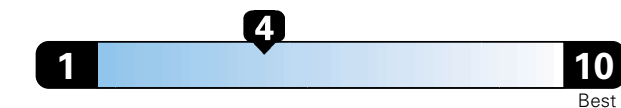

This vehicle emits 450 grams CO2 per mile. The best emits 0 grams per mile (tailpipe only). Producing and distributing fuel also creates emissions; learn more at fuel economy.gov.

Smog Rating (tailpipe only)