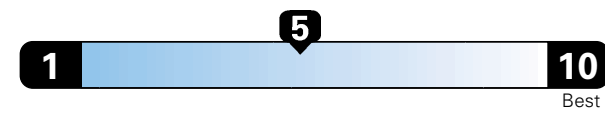

2018 MODEL YEAR

Jeep RENEGADE LATITUDE ALTITUDE 4X4

For more information visit: www.jeep.com
or call 1-877-IAM-JEEP

FCA US LLC

THIS VEHICLE IS MANUFACTURED TO MEET SPECIFIC UNITED STATES REQUIREMENTS. THIS VEHICLE IS NOT MANUFACTURED FOR SALE OR REGISTRATION OUTSIDE OF THE UNITED STATES.

MANUFACTURER'S SUGGESTED RETAIL PRICE OF THIS MODEL INCLUDING DEALER PREPARATION

Base Price: $23,445

JEOP RENEGADE LATITUDE 4X4
Exterior Color: Omaha Orange Exterior Paint
Interior Color: Black Interior Colors
Interior: Deluxe Cloth High-Back Bucket Seats
Engine: 2.4L I4 M-Air Engine
Transmission: 9-Speed 948TE Automatic Transmission

STANDARD EQUIPMENT (UNLESS REPLACED BY OPTIONAL EQUIPMENT)

FUNCTIONAL/SAFETY FEATURES
ParkView® Rear Back Up Camera
Advanced Multistage Front Airbags
Supplemental Side-Curtain Front and Rear Airbags
Supplemental Front Seat-Mounted Side Airbags
Keyless Go Push Button Start
Anti-Lock 4-Wheel Disc Brakes
Electric Park Brake
Electronic Stability Control
Electronic Roll Mitigation
Selec-Terrain™ System
All Speed Traction Control
Speed Control
Electric Power Steering
Capless Fuel Fill
Daytime Running Lamp System
Hill Start Assist
Tire Pressure Monitoring Display
Rear Window Wiper / Washer